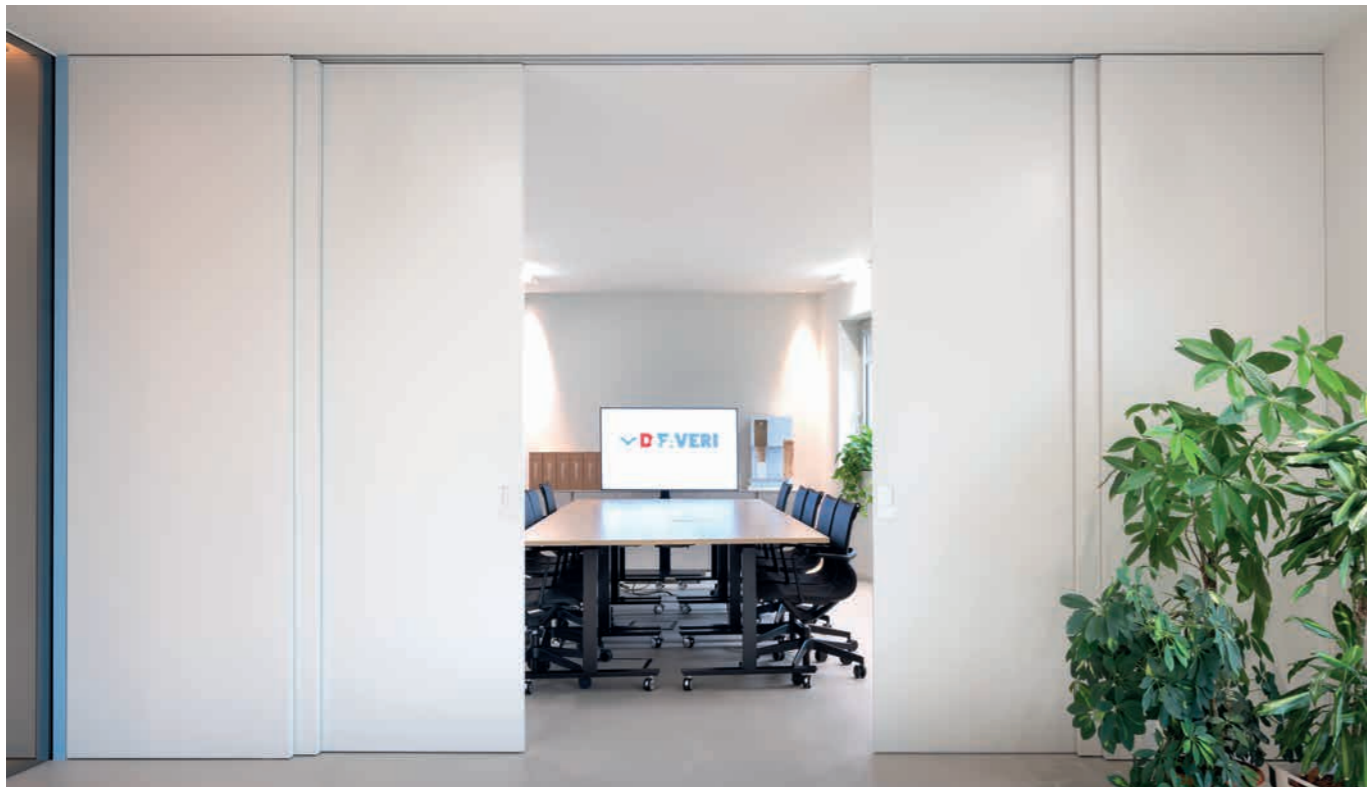

ARCHITECT: Studio Andreani

LOCATION: Refrontolo (Italy)

YEAR: 2023

PRODUCTS: ECLISSE UNICO, ECLISSE SYNTESIS LINE, ECLISSE SYNTESIS LINE BATTENTE