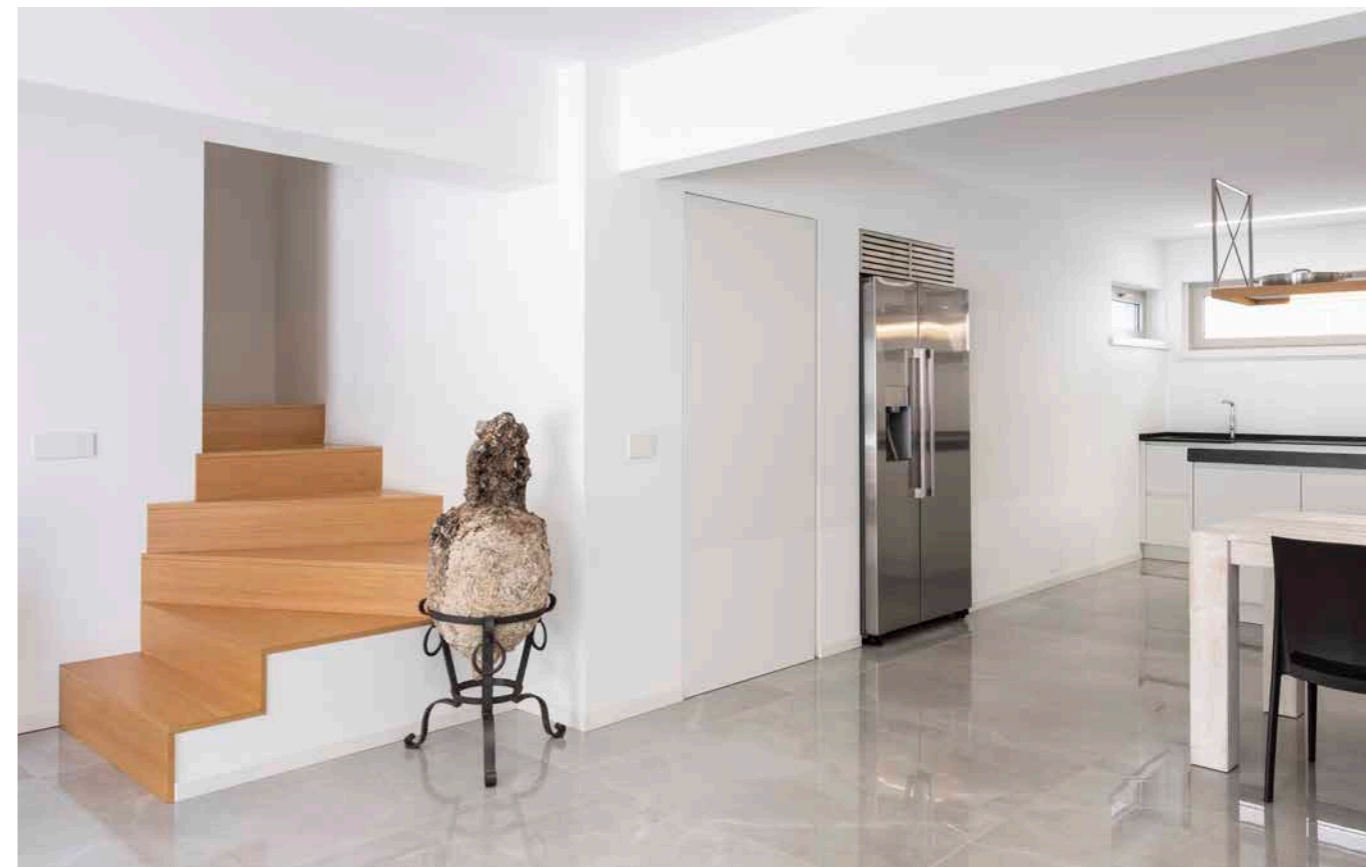

The villa is named after the Passetto district, a picturesque quarter in the city of Ancona, central Italy, which is best known for its iconic coastline, high above the sea, and the rocky beach bearing the same name.

The renovation of an old residence focused on redesigning the layout of the interiors, to enhance brightness and allow for the smooth and unhindered transition between different areas.

The colour palette plays on the sharp contrast between very few fundamental shades: black, white and the warm tones of light wood and gold, which are best emphasised in the cladding of the staircase and the splayed profiles that frame the doors in the night area.