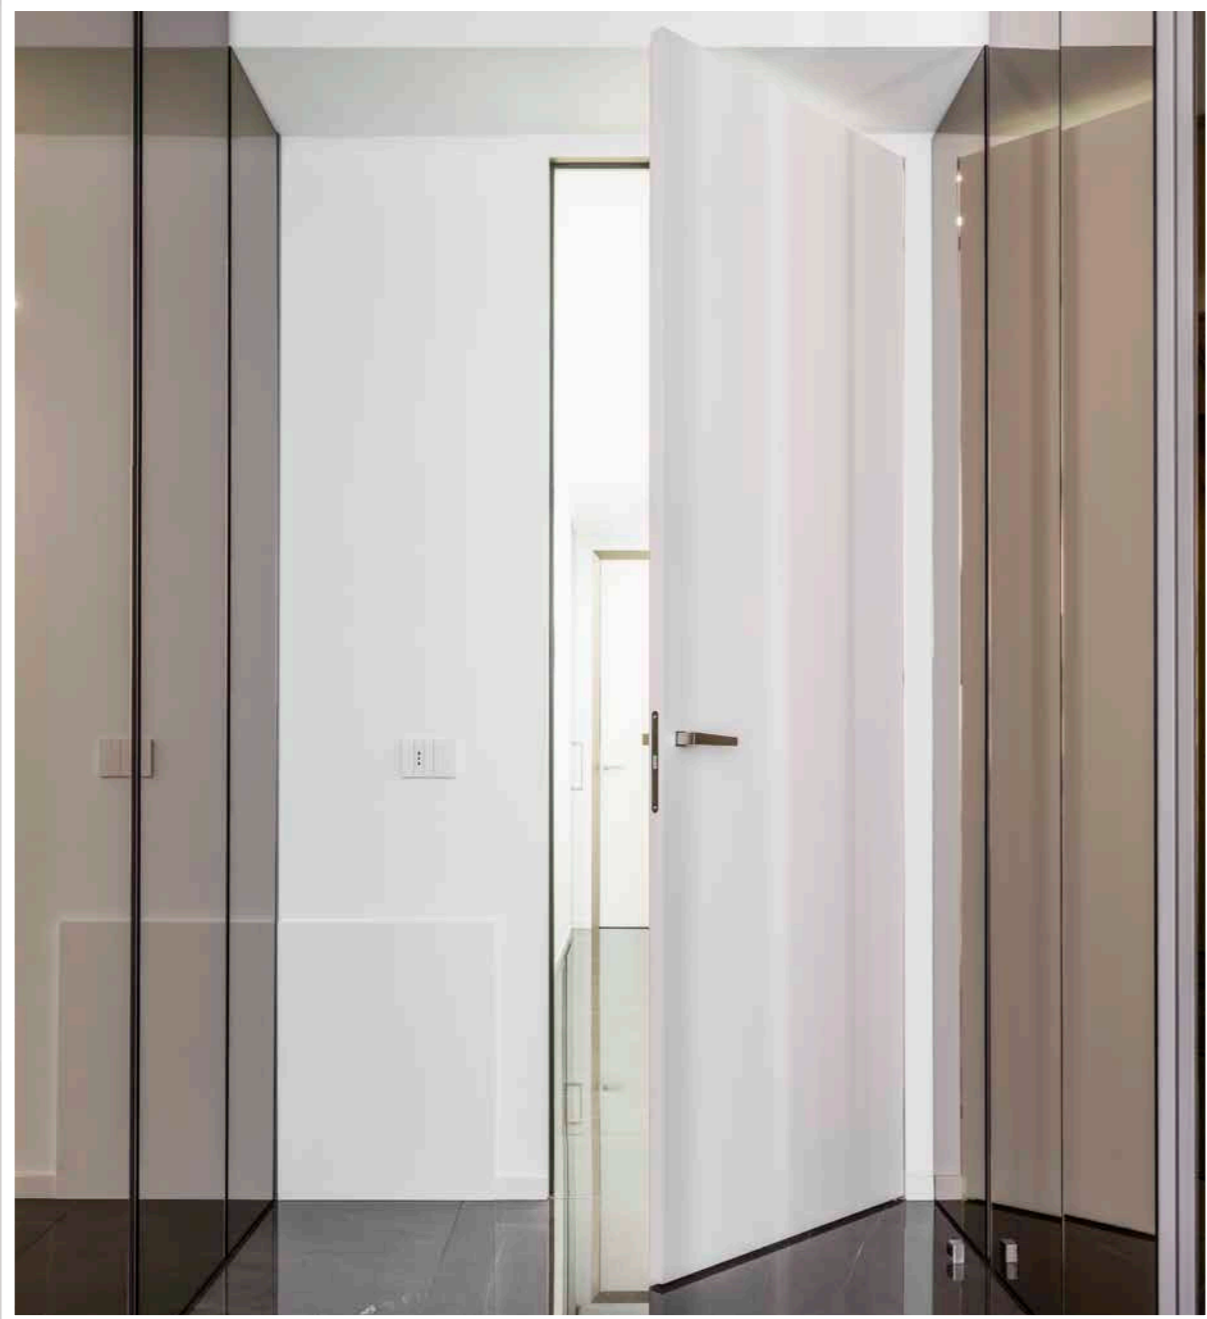

The villa is named after the Passetto district, a picturesque quarter in the city of Ancona, central Italy, which is best known for its iconic coastline, high above the sea, and the rocky beach bearing the same name.

The renovation of an old residence focused on redesigning the layout of the interiors, to enhance brightness and allow for the smooth and unhindered transition between different areas.

The colour palette plays on the sharp contrast between very few fundamental shades: black, white and the warm tones of light wood and gold, which are best emphasised in the cladding of the staircase and the splayed profiles that frame the doors in the night area.