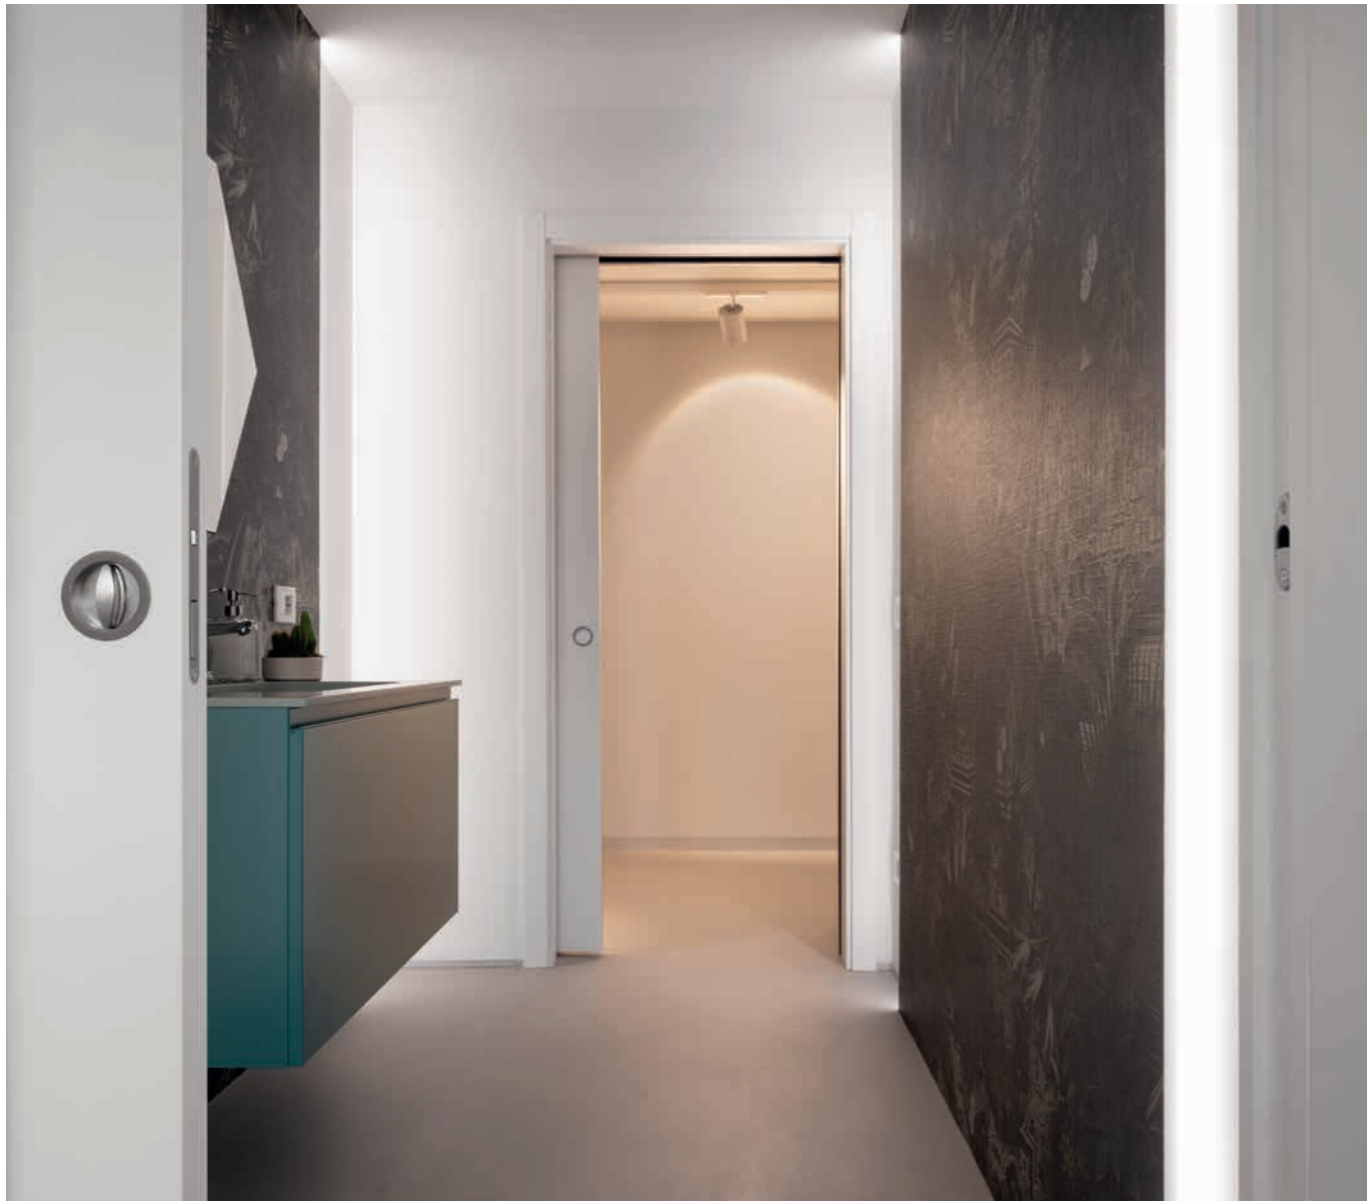

ARCHITECT: Studio Andreani

LOCATION: Refrontolo (Italy)

YEAR: 2023

PRODUCTS: ECLISSE UNICO, ECLISSE SYNTESIS LINE, ECLISSE SYNTESIS LINE BATTENTE