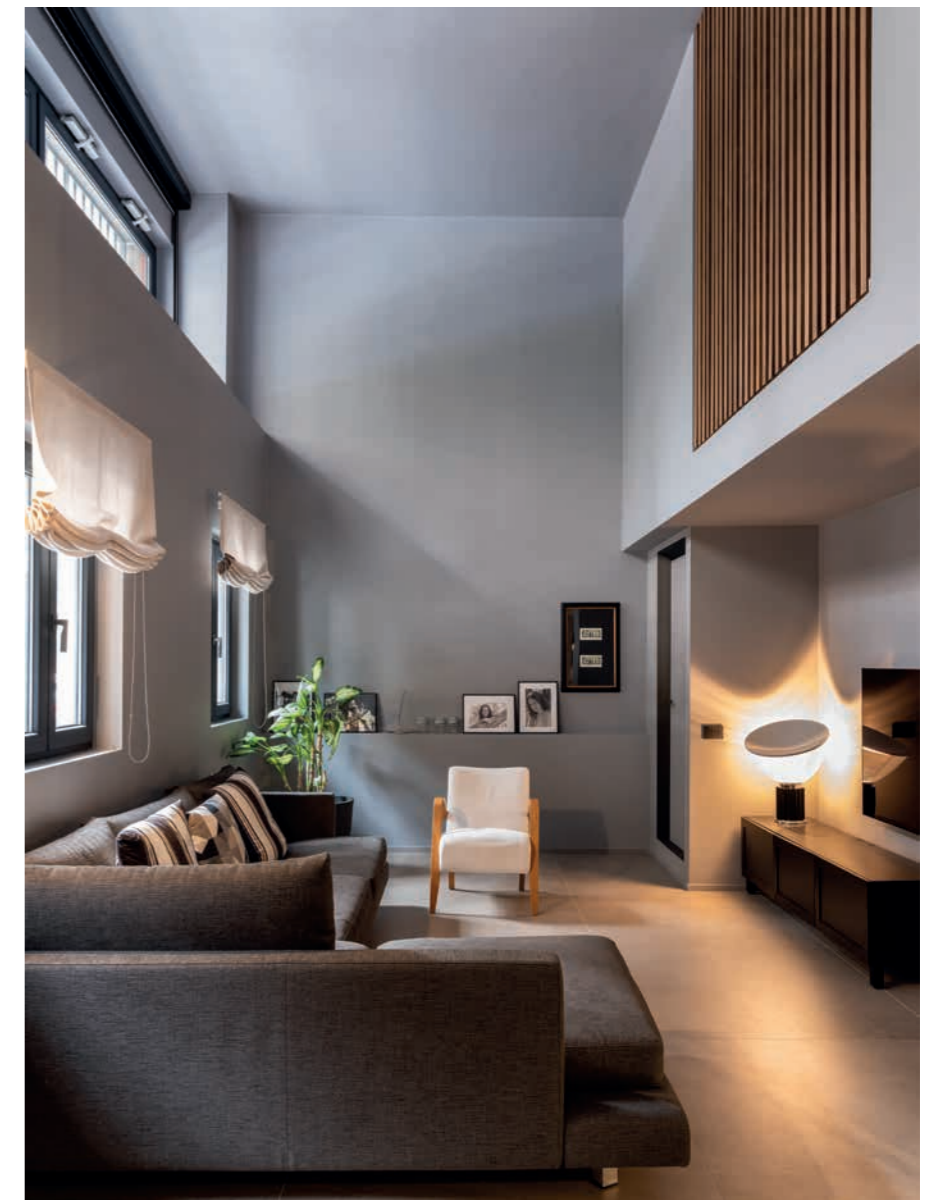

After the first national lockdown in March 2020, this large family felt the need for a more spacious home, especially to give each of the children their own independence. Their quest led to the super quick renovation of this two-storey flat, the lower plan of which revolves around a scenographic spiral staircase that was made the main feature of the living area, now welcoming and full of light. The personality of each member of the family is expressed in the choice of colours and finishes in the different rooms and bathrooms, where the bright colours of the furnishing items match the vibes of the lively hues of the walls and the pattern of the wallpapers, as opposed to a background white that unifies the entire residence.