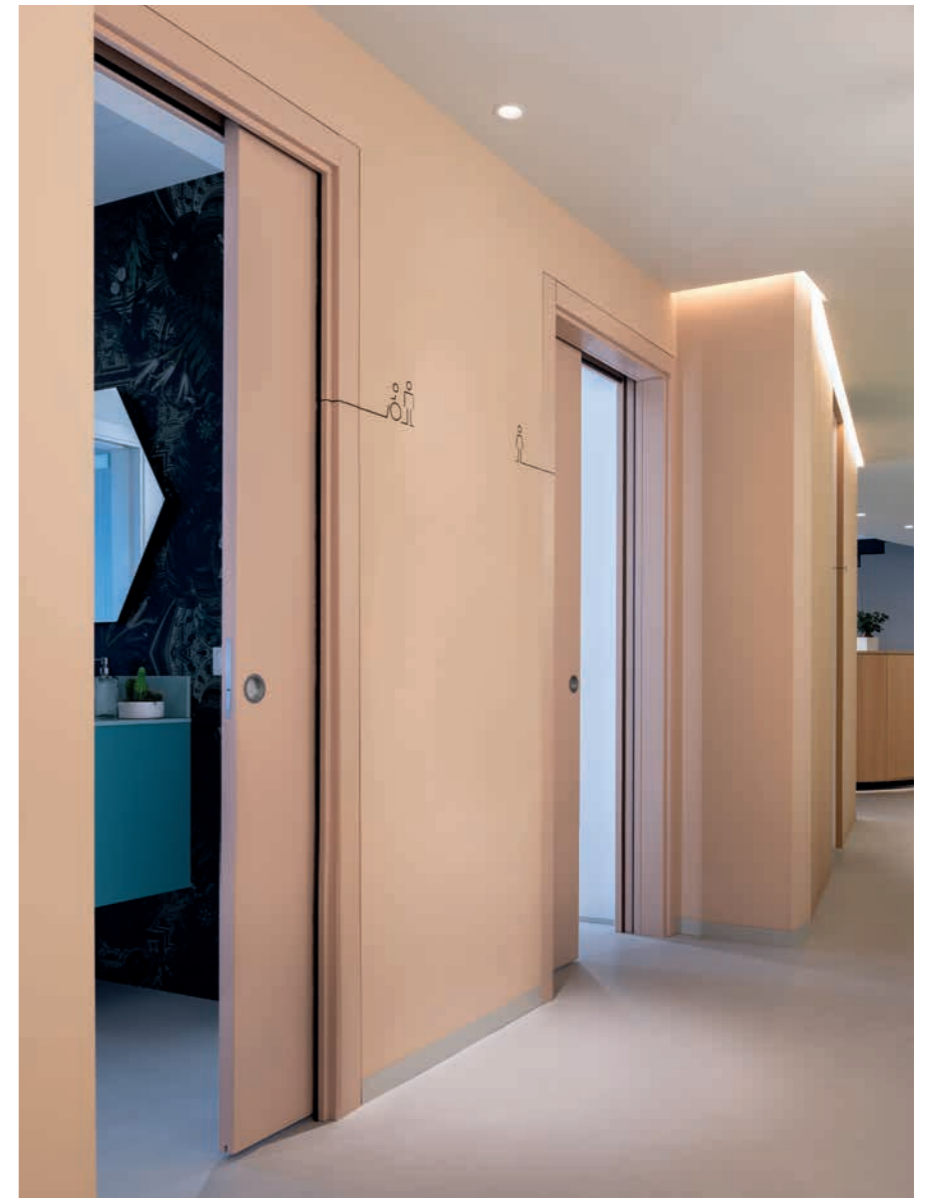

ARCHITECT: Studio Andreani

LOCATION: Refrontolo (Italy)

YEAR: 2023

PRODUCTS: ECLISSE UNICO, ECLISSE SYNTESIS LINE, ECLISSE SYNTESIS LINE BATTENTE