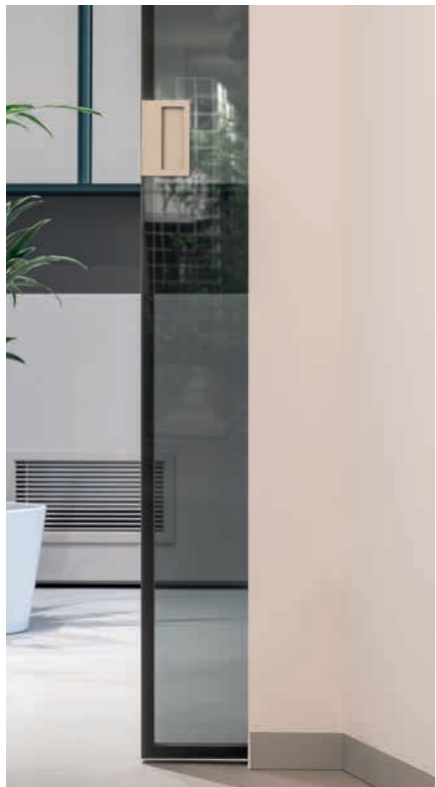

ARCHITECT: Studio Andreani

LOCATION: Refrontolo (Italy)

YEAR: 2023

PRODUCTS: ECLISSE UNICO, ECLISSE SYNTESIS LINE, ECLISSE SYNTESIS LINE BATTENTE