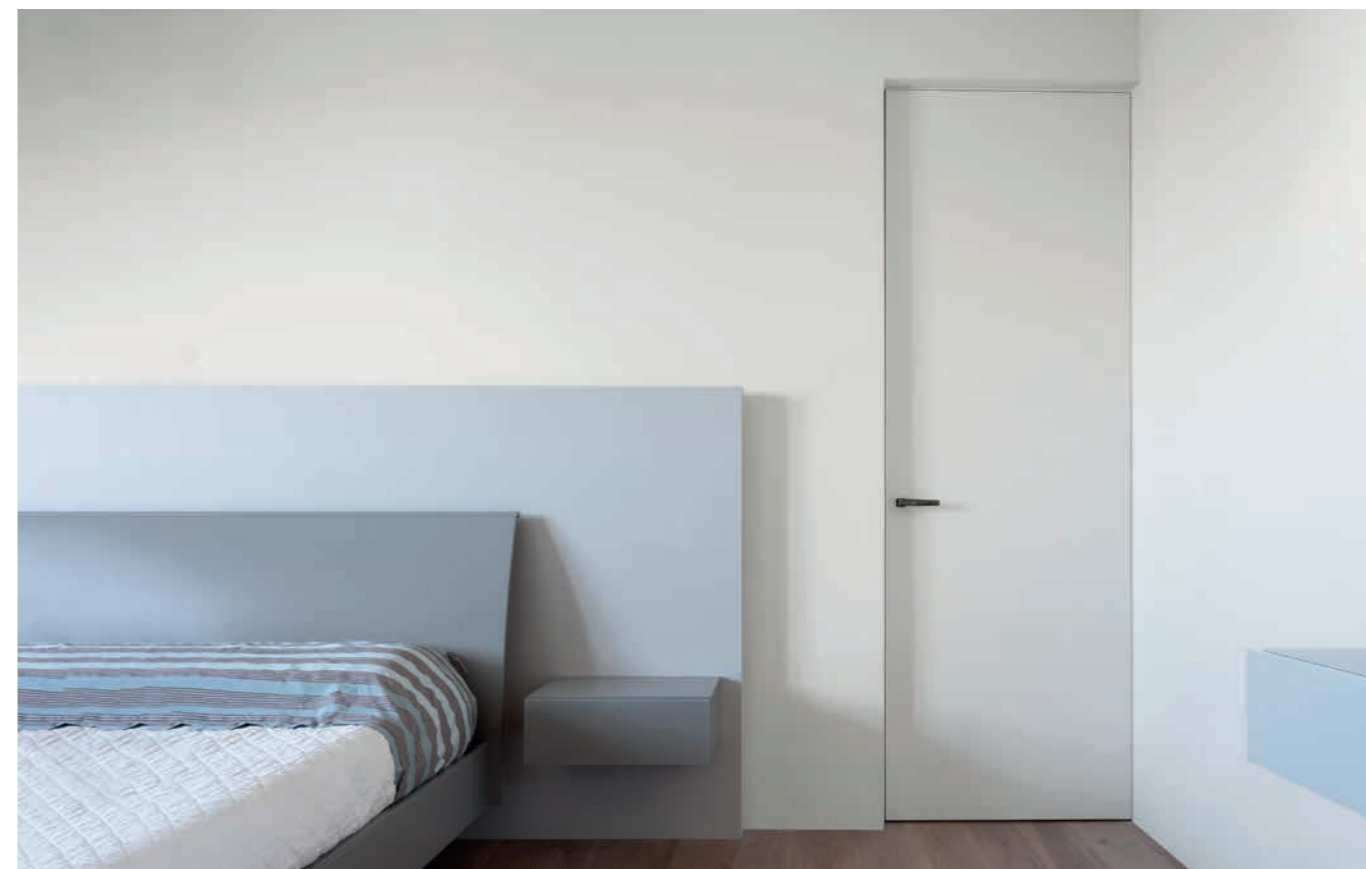

DeFAVERI SEAT

.08

Facing the sea on one side and the Apennines of central Italy on the other, this apartment occupies a newly built top floor that was added to the building in the renovation. The main aim in this project was to create an open and spacious living area, a welcoming space to be lived in with family and friends, but still allowing the kitchen to be separated if necessary. The choice fell on two colossal sliding glass doors with a minimalist black metal frame, which also characterises the swing glass door that closes off the storage and appliance area of the kitchen. The same concept is reflected in the flared frames of bedroom doors, together with various other black details that stand out from the backdrop light, maritime colours.