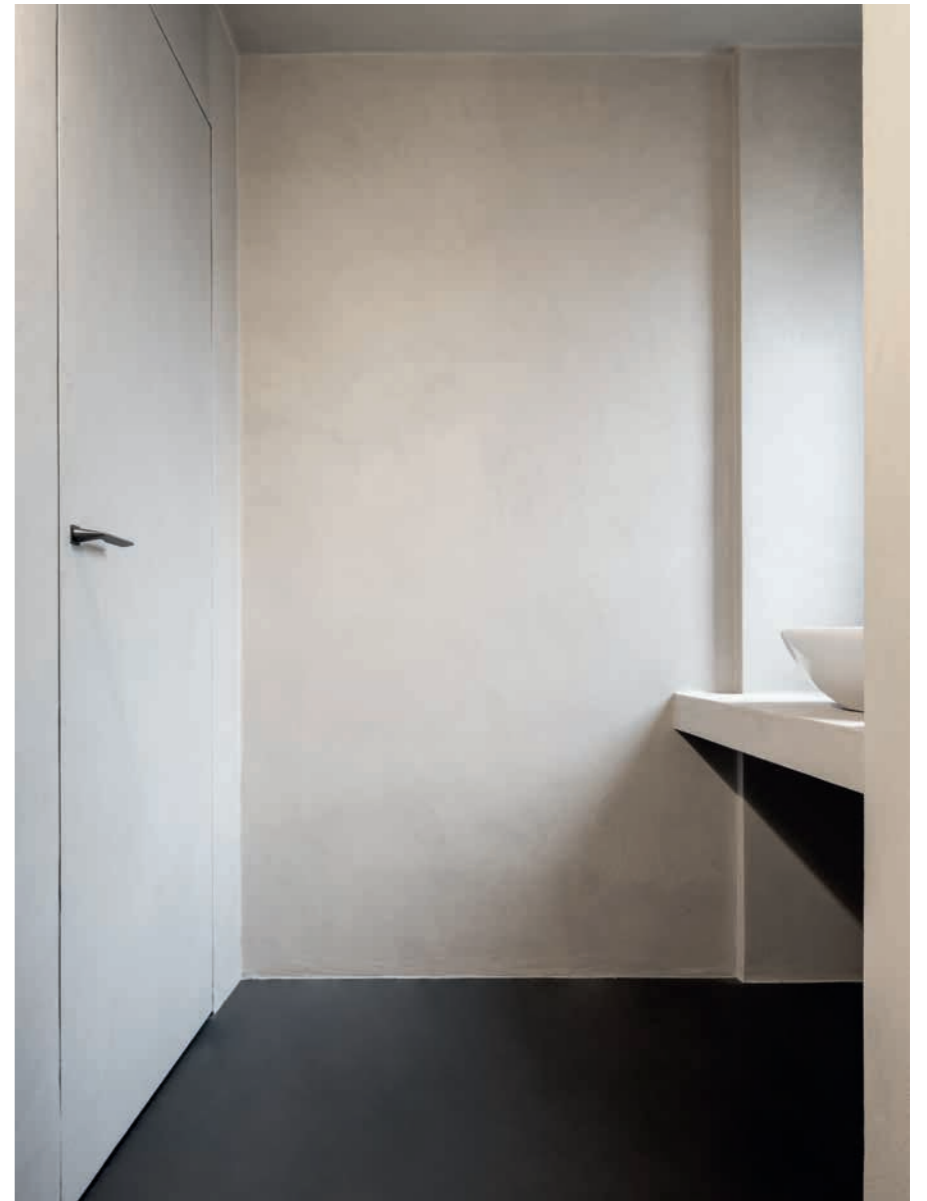

After the first national lockdown in March 2020, this large family felt the need for a more spacious home, especially to give each of the children their own independence. Their quest led to the super quick renovation of this two-storey flat, the lower plan of which revolves around a scenographic spiral staircase that was made the main feature of the living area, now welcoming and full of light. The personality of each member of the family is expressed in the choice of colours and finishes in the different rooms and bathrooms, where the bright colours of the furnishing items match the vibes of the lively hues of the walls and the pattern of the wallpapers, as opposed to a background white that unifies the entire residence.