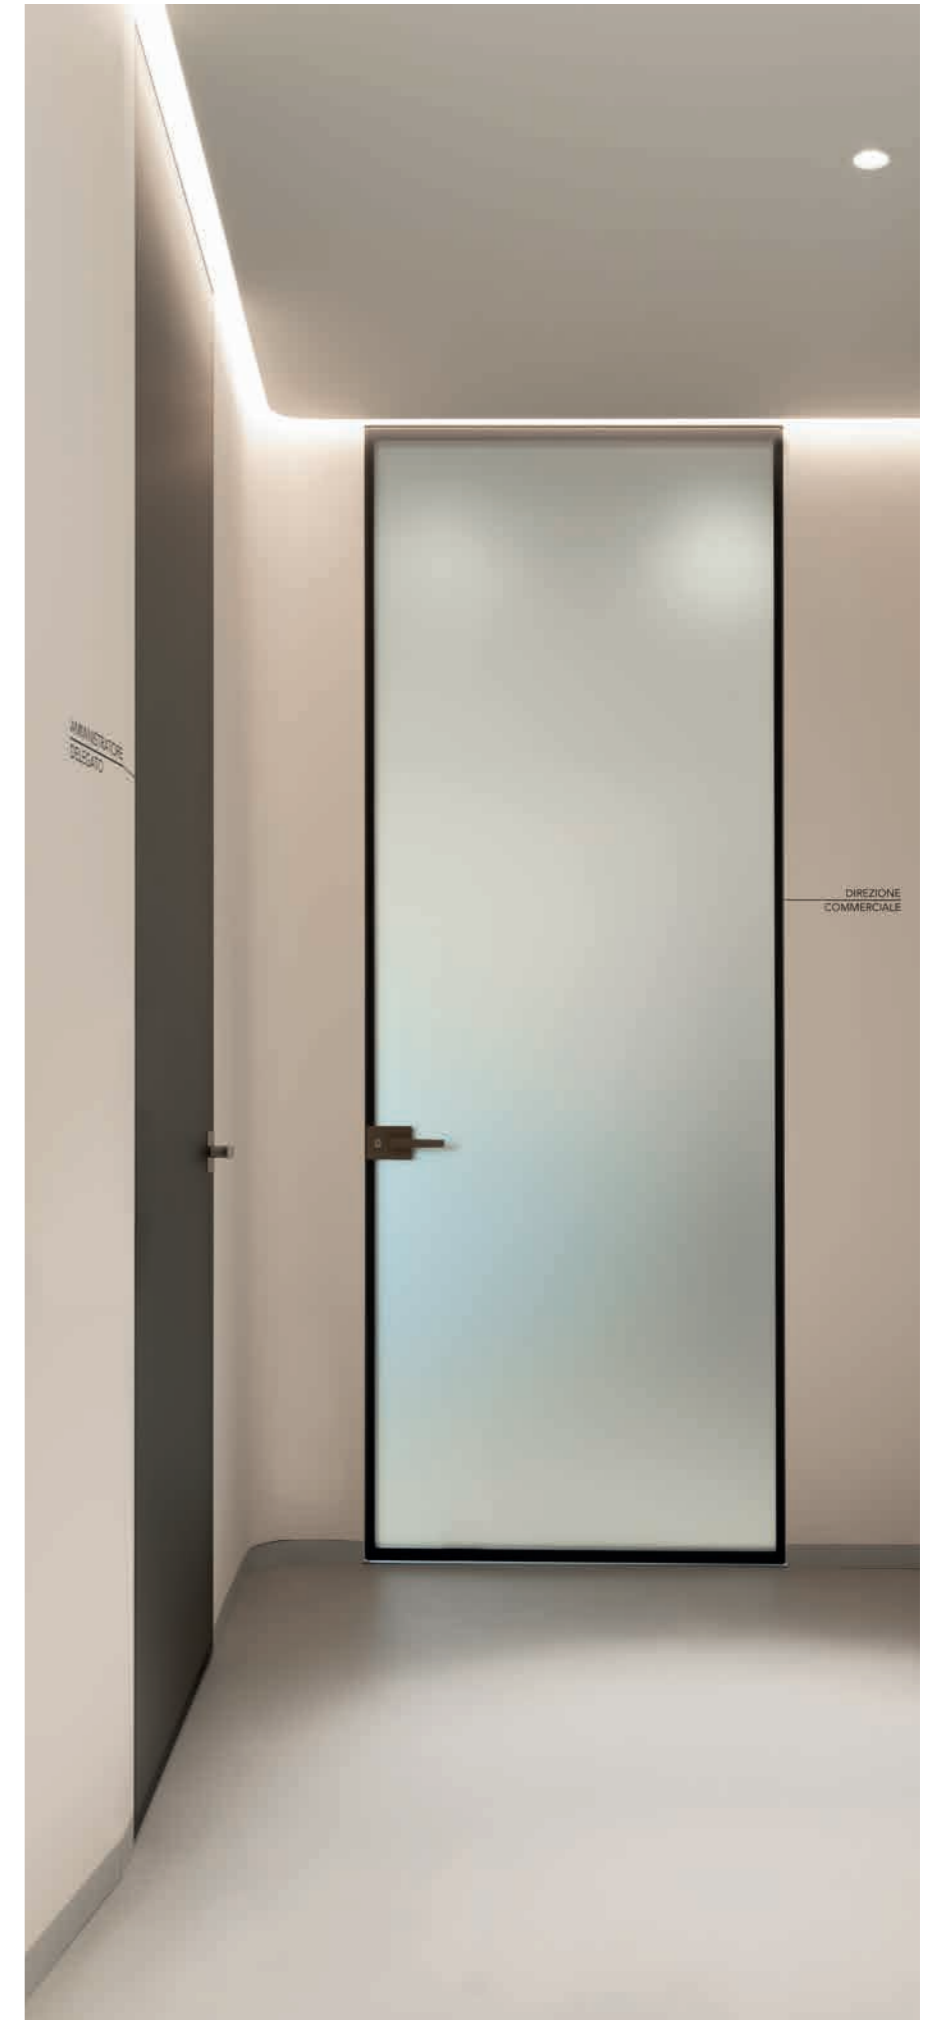

ARCHITECT: Studio Andreani

LOCATION: Refrontolo (Italy)

YEAR: 2023

PRODUCTS: ECLISSE UNICO, ECLISSE SYNTESIS LINE, ECLISSE SYNTESIS LINE BATTENTE